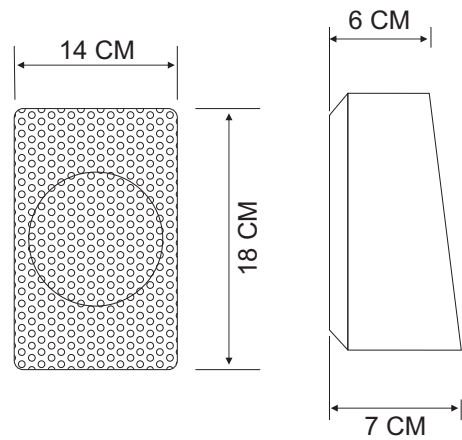

Flush Mount Type Ceiling Speakers

P - 570 T

Dim. mm
H : 180
W : 140
D : 70

Features:

- Wall mounted with 12.5 cm cone speaker for announcement and paging.
- Attractive, stylish ABS white plastic box.
- The specially designed slim speaker is obtrusive in all interiors.
- Equipped with the transformer to provide 100v line.
- Ideal for office cabin, work stations, classrooms, shops, malls etc.
- Optional Volume control.

S P E C I F I C A T I O N S	
Model	P - 570 T
MUSIC POWER	10 W
TAPPINGS	100 V LINE
IMPEDANCE	1.5W 3W 6W
DYNAMIC CONE SPEAKER	1 X 12.5cm
FREQ. RESP.	60-15000 Hz
SPL @ (1W/1M)	90 dB
WEIGHT (KG.)	0.670 (Approx.)
REAR BOARD	-----