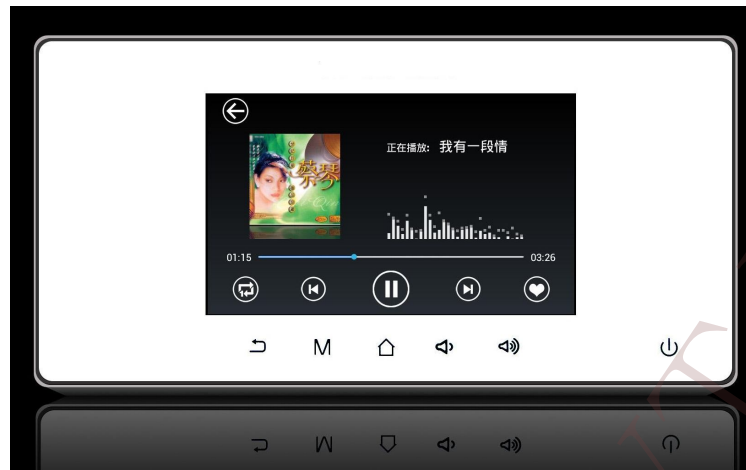

MULTIROOM TOUCH Wi-Fi AUDIO WALL PANEL

TECHNICAL PARAMETER :

- ◇ Power Supply:AC110V-AC220V 50Hz
- ◇ Output Power:18W+18W
- ◇ Input Impedance:47KΩ
- ◇ Output Impedance:8Ω
- ◇ THD:0.03%
- ◇ SNR:>95dB
- ◇ Record sampling rate:48KHz
- ◇ Frequency range:20Hz-20KHz
- ◇ FM receiving frequency range :87MHZ--108MHZ
- ◇ Capacity memory card:128MB-32GB
- ◇ IR distance:≤10M
- ◇ Product size:172*86*50MM(L*W*TH)

FUNCTION :

1. Built-in amplifier, Android operating-system
2. Wifi, RJ15, RS485, DLAN
3. TV-OUT: output to TV
4. Audio sources: 4G RAM/Internet radio/SD/USB/AUX
5. Power: 18W+18W
6. Got CE and RoHS certificate