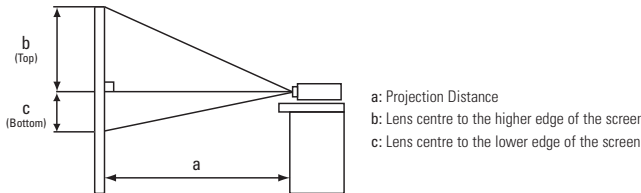

**HITACHI**  
Inspire the Next

ED-X30

ED-X32

Screen Size (Diagonal)	Projection Distance (a)		Screen Height (cm)	
	min. (m)	max. (m)	b (top)	c (bottom)
40" (1.0)	1.2	1.4	55	6
60" (1.5)	1.8	2.1	82	9
100" (2.5)	3.0	3.6	137	15
150" (3.8)	4.5	5.4	206	23
200" (5.1)	6.0	7.2	274	30
300" (7.6)	9.0	10.8	411	46