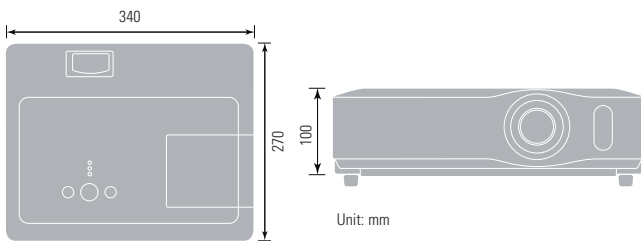

**HITACHI**  
Inspire the Next

ED-X30

ED-X32

Screen Size (Diagonal)	Projection Distance (a)		Screen Height (cm)	
	min. (m)	max. (m)	b (top)	c (bottom)
40" (1.0)	1.2	1.4	55	6
60" (1.5)	1.8	2.1	82	9
100" (2.5)	3.0	3.6	137	15
150" (3.8)	4.5	5.4	206	23
200" (5.1)	6.0	7.2	274	30
300" (7.6)	9.0	10.8	411	46