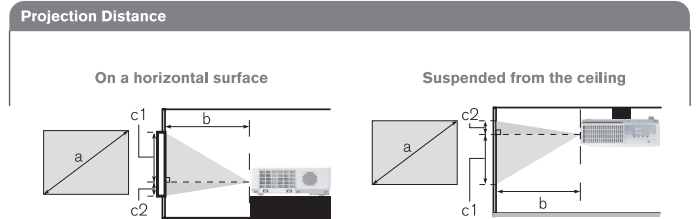

### Installation Flexibility

- x1.2 Optical Zoom
- Vertical Keystone
- Ceiling Mount / Desk Top Installation

## LCD Projectors

Specifications	
Model name	ED-27X
Product name	Liquid crystal projector 3LCD
Liquid crystal panel	768,431 pixels (1024 x 768)
Lamp	215W UHP
Light output (brightness)	2700lm
Contrast ratio (Presentation mode)	2000:1
Speaker	No
Display resolution video	No
Power supply / Rated current	AC 100V-120V / 3.3A AC220-240V / 1.6A
Power consumption	320W
Temperature range	5~35°C
Dimensions (WxHxD)	320 x 85 x 245 mm
Weight (mass)	3.0 kg
Terminals	
Computer In	15-pin Mini-D-sub x 1
Computer Out	No
Component video In	No
Composite video In	No
Control (RS232C)	D-sub 9-pin connector x 1
Audio In	No
Other	
Lamp life	6000 / 5000 hr
Filter cleaning cycle	5000 hr
Altitude	up to 10,000 feet
Operation parts	
Lamp	DT01431

(1280 x 800) (±10%)

Screen size (diagonal) type	16:10								4:3								
	Projection distance				c1 Screen height		c2 Screen height		Projection distance				c1 Screen height		c2 Screen height		
	min	max	min	max	cm	inch	cm	inch	min	max	min	max	cm	inch	cm	inch	
30	0.8	0.9	36	1.1	44	38	15	3	1	1.0	41	1.3	50	42	17	3	1
40	1.0	1.2	49	1.5	59	50	20	4	2	1.4	56	1.7	67	57	22	4	2
50	1.3	1.6	62	1.9	74	63	25	5	2	1.8	70	2.1	84	71	28	5	2
60	1.5	1.9	74	2.3	89	75	30	6	2	2.1	84	2.6	101	85	33	7	3
70	1.8	2.2	87	2.7	105	88	34	7	3	2.5	99	3.0	119	99	39	8	3
80	2.0	2.5	99	3.0	120	100	39	8	3	2.9	113	3.4	136	113	45	9	3
90	2.3	2.8	112	3.4	135	113	44	9	3	3.2	127	3.9	153	127	50	10	4
100	2.5	3.2	125	3.8	150	125	49	10	4	3.6	142	4.3	170	142	56	11	4
120	3.0	3.8	150	4.6	181	150	59	12	5	4.3	170	5.2	205	170	67	13	5
150	3.8	4.8	188	5.7	226	188	74	14	6	5.4	213	6.5	256	212	84	16	6
200	5.1	6.4	251	7.7	302	250	98	19	8	7.2	285	8.7	342	283	111	22	9
250	6.4	8.0	315	9.6	378	313	123	24	9	9.1	357	10.9	428	354	139	27	11
300	7.6	9.6	378	11.5	454	375	148	29	11	10.9	428	13.1	514	425	167	33	13