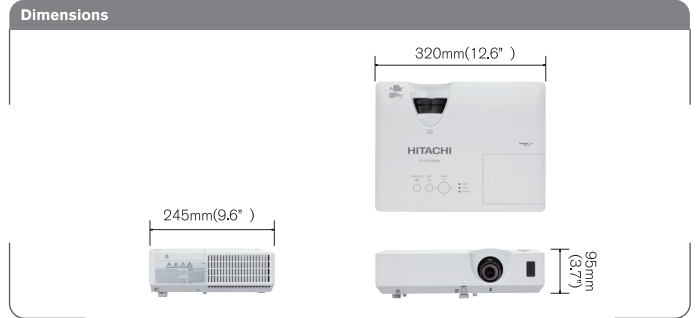

### Installation Flexibility

- x1.2 Optical Zoom
- Vertical Keystone
- Ceiling Mount / Desk Top Installation

## LCD Projectors

Specifications	
Model name	ED-27X
Product name	Liquid crystal projector 3LCD
Liquid crystal panel	768,431 pixels (1024 x 768)
Lamp	215W UHP
Light output (brightness)	2700lm
Contrast ratio (Presentation mode)	2000:1
Speaker	No
Display resolution video	No
Power supply / Rated current	AC 100V-120V / 3.3A AC220-240V / 1.6A
Power consumption	320W
Temperature range	5~35°C
Dimensions (WxHxD)	320 x 85 x 245 mm
Weight (mass)	3.0 kg
Terminals	
Computer In	15-pin Mini-D-sub x 1
Computer Out	No
Component video In	No
Composite video In	No
Control (RS232C)	D-sub 9-pin connector x 1
Audio In	No
Other	
Lamp life	6000 / 5000 hr
Filter cleaning cycle	5000 hr
Altitude	up to 10,000 feet
Operation parts	
Lamp	DT01431

(1280 x 800) (±10%)

Screen size (diagonal) type	16:10								4:3								
	Projection distance				c1 Screen height		c2 Screen height		Projection distance				c1 Screen height		c2 Screen height		
	min	max	min	max	cm	inch	cm	inch	min	max	min	max	cm	inch	cm	inch	
30	0.8	0.9	36	1.1	44	38	15	3	1	1.0	41	1.3	50	42	17	3	1
40	1.0	1.2	49	1.5	59	50	20	4	2	1.4	56	1.7	67	57	22	4	2
50	1.3	1.6	62	1.9	74	63	25	5	2	1.8	70	2.1	84	71	28	5	2
60	1.5	1.9	74	2.3	89	75	30	6	2	2.1	84	2.6	101	85	33	7	3
70	1.8	2.2	87	2.7	105	88	34	7	3	2.5	99	3.0	119	99	39	8	3
80	2.0	2.5	99	3.0	120	100	39	8	3	2.9	113	3.4	136	113	45	9	3
90	2.3	2.8	112	3.4	135	113	44	9	3	3.2	127	3.9	153	127	50	10	4
100	2.5	3.2	125	3.8	150	125	49	10	4	3.6	142	4.3	170	142	56	11	4
120	3.0	3.8	150	4.6	181	150	59	12	5	4.3	170	5.2	205	170	67	13	5
150	3.8	4.8	188	5.7	226	188	74	14	6	5.4	213	6.5	256	212	84	16	6
200	5.1	6.4	251	7.7	302	250	98	19	8	7.2	285	8.7	342	283	111	22	9
250	6.4	8.0	315	9.6	378	313	123	24	9	9.1	357	10.9	428	354	139	27	11
300	7.6	9.6	378	11.5	454	375	148	29	11	10.9	428	13.1	514	425	167	33	13